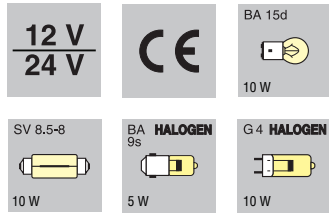

aqua signal

ST. MALO · STOCKHOLM

OSLO · FARO

GOTHENBURG · PORTOFINO

(USA) (GB)

aqua signal ST. MALO, STOCKHOLM, OSLO, FARO, GOTHENBURG, PORTOFINO - Reading-, down-, berth- and locker-lights for atmosphere and functionality on board